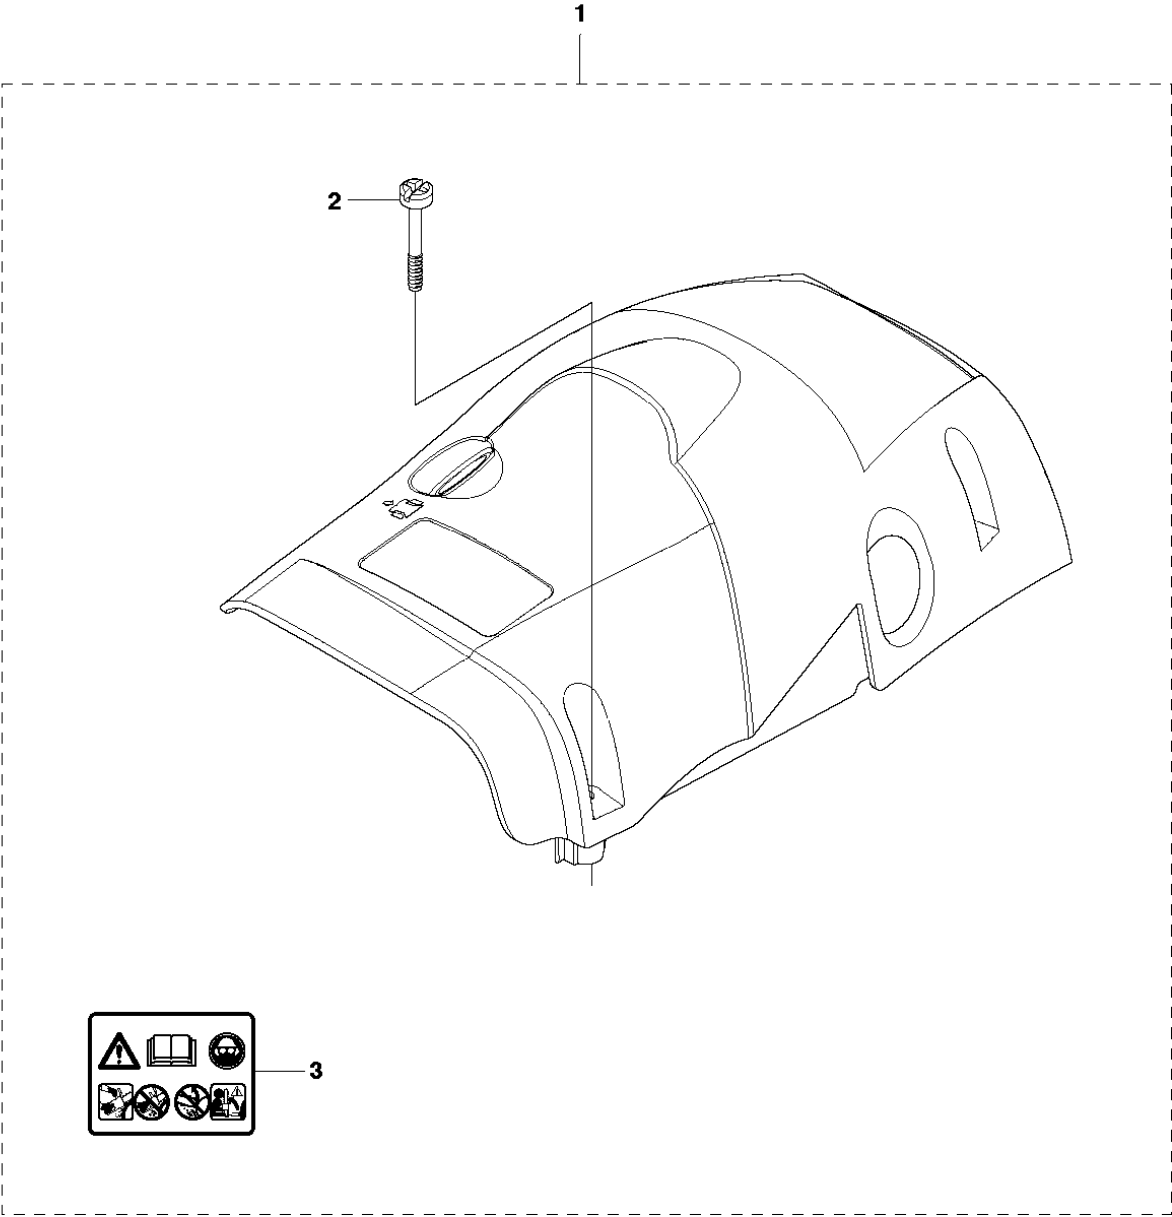

C CS2255
COVER

COVER

CS2255

Ref	Part No	Description	Remark	QTY	KIT
1	501 98 68-01	CYLINDER COVER		1	
2	503 20 34-76	SCREW CCRPANMO		3	1
3	503 98 74-01	LABEL		1	1