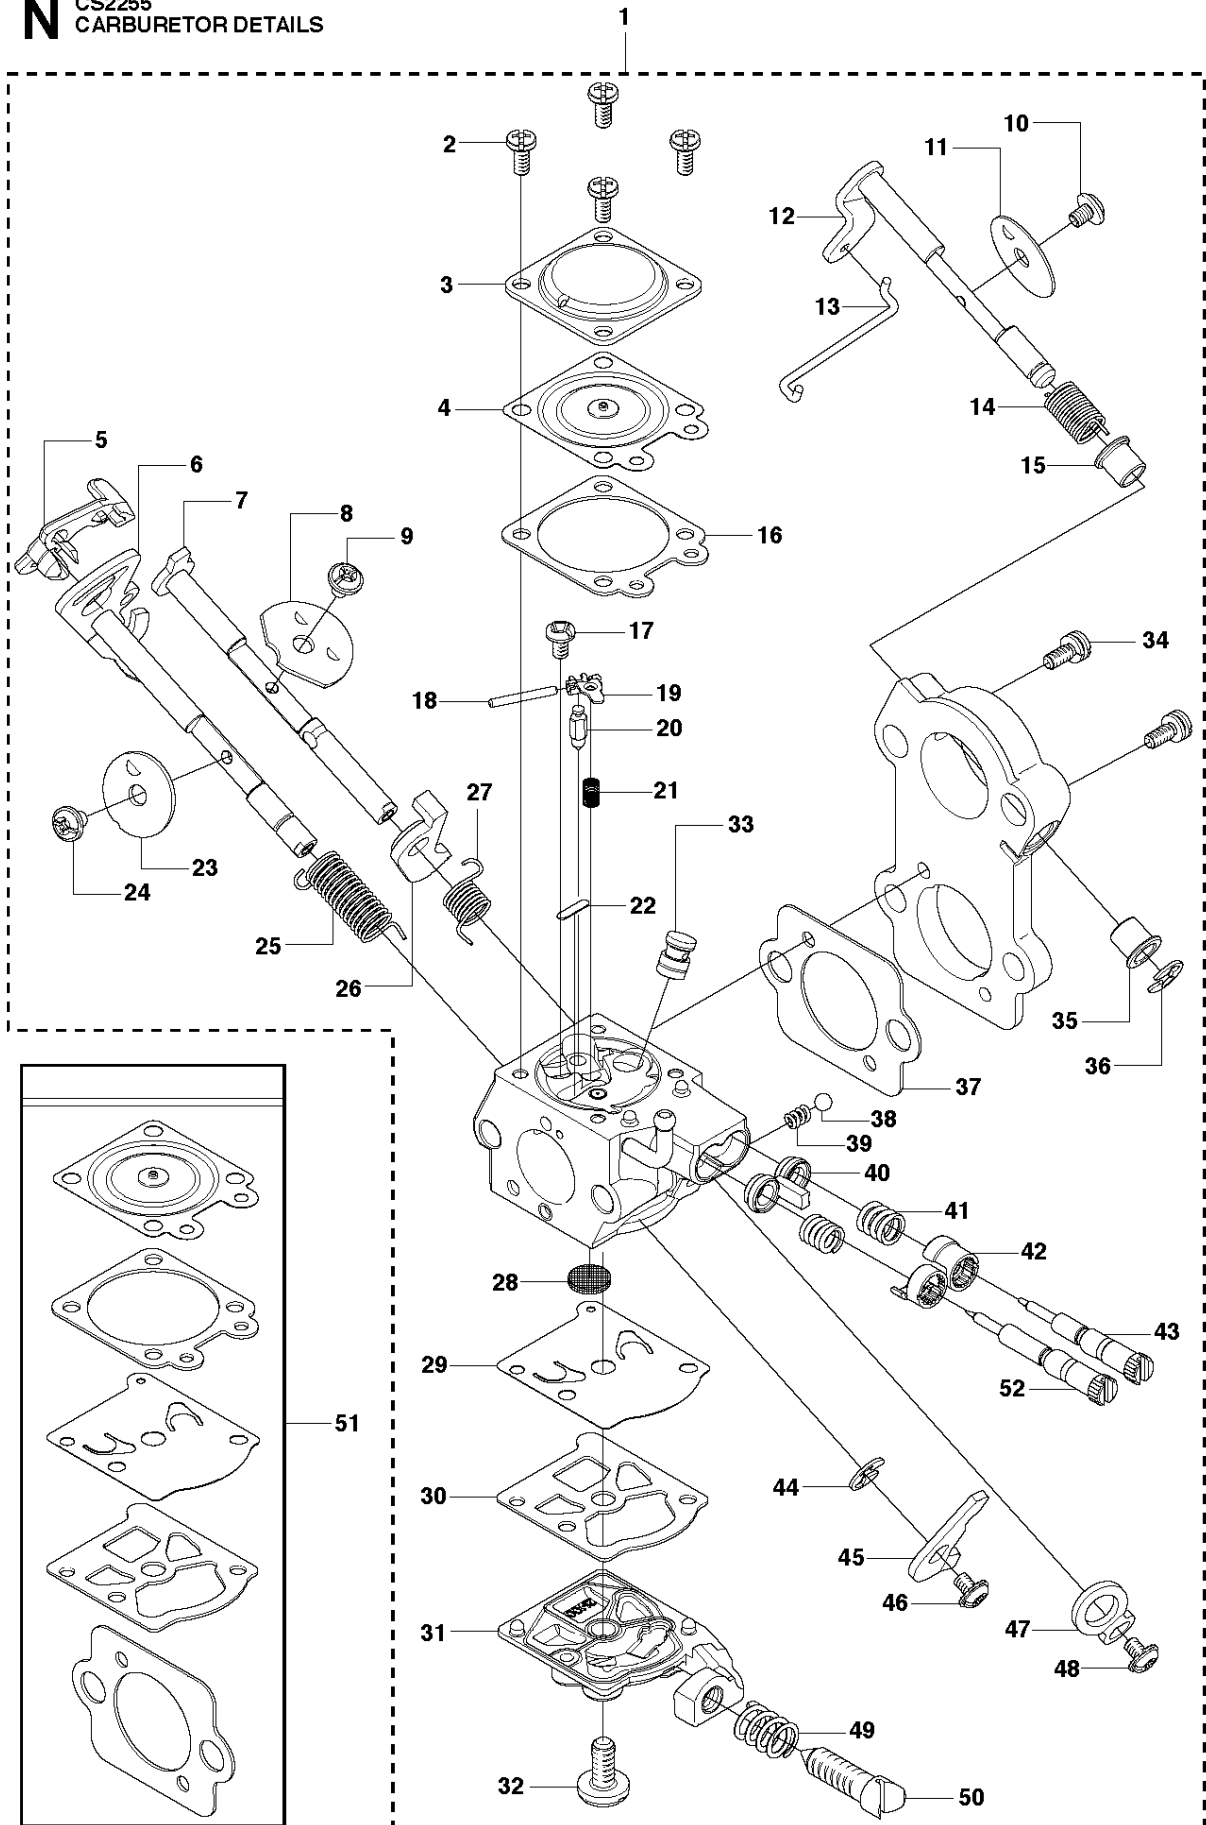

N CS2255
CARBURETOR DETAILS

CARBURETOR DETAILS

CS2255

Ref	Part No	Description	Remark	QTY	KIT
1	544 88 30-01	CARBURETTOR	WALBRO, WTEA-1	1	
2	503 58 46-01	SCREW		4	1
3	505 31 67-54	LOCK STYRMEMBRAN		1	1
4	502 84 70-01	DIAPHRAGM		1	1, 51
5	537 30 62-01	LEVER		1	1
6	537 40 74-01	SHAFT ASSY		1	1
7	537 40 75-01	SHAFT ASSY		1	1
8	537 40 77-01	VALVE		1	1
9	537 00 34-01	SCREW		1	1
10	537 00 34-01	SCREW		1	1
11	537 40 68-01	VALVE		1	1
12	537 40 69-01	SHAFT ASSY		1	1
13	537 40 72-01	ROD		1	1
14	537 40 70-01	SPRING THROTT.RETURN		1	1
15	537 40 67-01	BUSHING		1	1
16	504 35 09-06	GASKET		1	1, 51
17	502 84 71-01	SCREW		1	1
18	505 52 01-25	PIN-METERING LEVER		1	1
19	502 84 74-01	LEVER		1	1
20	503 56 34-01	INLET		1	1
21	503 91 47-01	SPRING		1	1
22	502 84 69-01	PLUG		1	1
23	502 84 66-01	VALVE		1	1
24	544 11 15-01	SCREW		1	1
25	537 40 84-01	SPRING THROTT.RETURN		1	1
26	537 40 92-01	LEVER		1	1
27	537 40 86-01	SPRING CHOKE RETURN		1	1
28	501 66 61-01	SCREEN		1	1
29	502 21 36-01	DIAPHRAGM PUMP		1	1, 51
30	504 13 09-06	GASKET		1	1, 51
31	537 40 73-01	COVER		1	1
32	501 46 69-01	SCREW		1	1
33	502 84 68-01	NOZZLE ASSY		1	1
34	537 40 83-01	SCREW		2	1
35	537 40 66-01	BUSHING		1	1
36	505 31 67-36	RING		1	1
37	537 40 81-01	GASKET		1	1, 51
38	501 46 85-01	BALL		1	1
39	501 46 84-01	SPRING		1	1
40	544 97 14-01	RETAINER		1	1
41	544 97 10-01	SPRING		2	1
42	544 97 08-01	LIMITER CAP		2	1
43	502 84 72-01	NEEDLE	High Speed	1	1
44	505 31 67-36	RING		1	1
45	537 40 71-01	LEVER		1	1
46	501 46 87-01	SCREW		1	1
47	537 40 76-01	LEVER		1	1
48	501 46 87-01	SCREW		1	1
49	503 56 42-01	SPRING		1	1
50	537 40 82-01	SCREW		1	1
51	505 27 84-01	KIT	Set of Gaskets	1	
52	502 84 73-01	NEEDLE	Low Speed	1	1