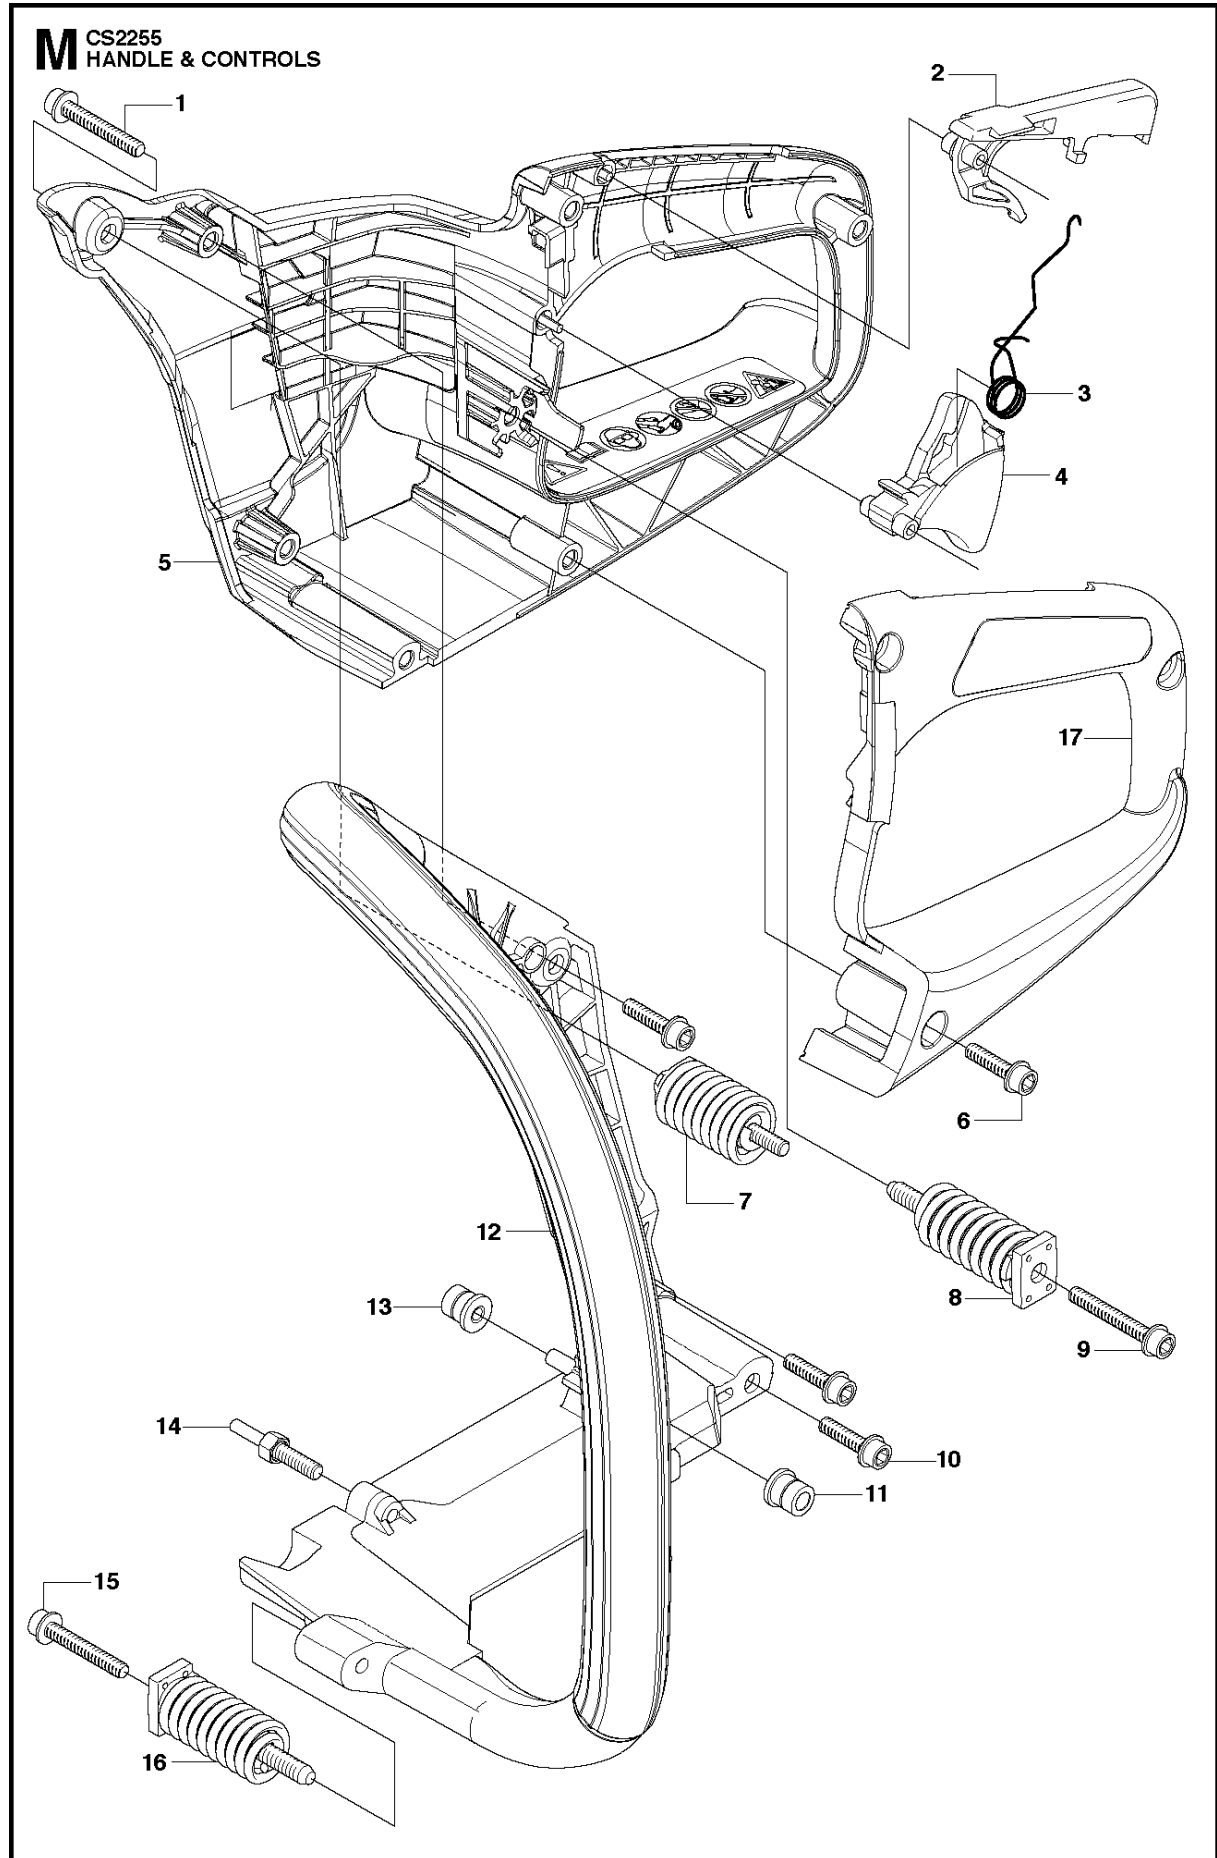

HANDLE & CONTROLS

CS2255

Ref	Part No	Description	Remark	QTY KIT
1	503 21 88-76	SCREW IHSCT		1
2	502 44 02-02	THROTTLE LOCKOUT		1
3	503 99 86-01	RECOIL SPRING		1
4	537 26 05-04	THROTTLE TRIGGER		1
5	577 90 82-02	REAR HANDLE ASSY		1
6	503 21 02-70	SCREW IHSCT		3
7	537 30 46-01	ANTIVIBRATION ELEMENT		1
8	503 85 41-01	ANTIVIBRATION ELEMENT		1
9	503 21 88-76	SCREW IHSCT		1
10	503 21 02-70	SCREW IHSCT		3
11	503 86 92-01	LATERAL SUPPORT		1
12	501 98 72-01	FRONT HANDLE		1
13	503 86 92-01	LATERAL SUPPORT		3
14	537 24 29-01	SCREW		1
15	503 21 88-76	SCREW IHSCT		1
16	503 92 31-01	ANTIVIBRATION ELEMENT		1
17	537 23 07-02	HUB CAP		1