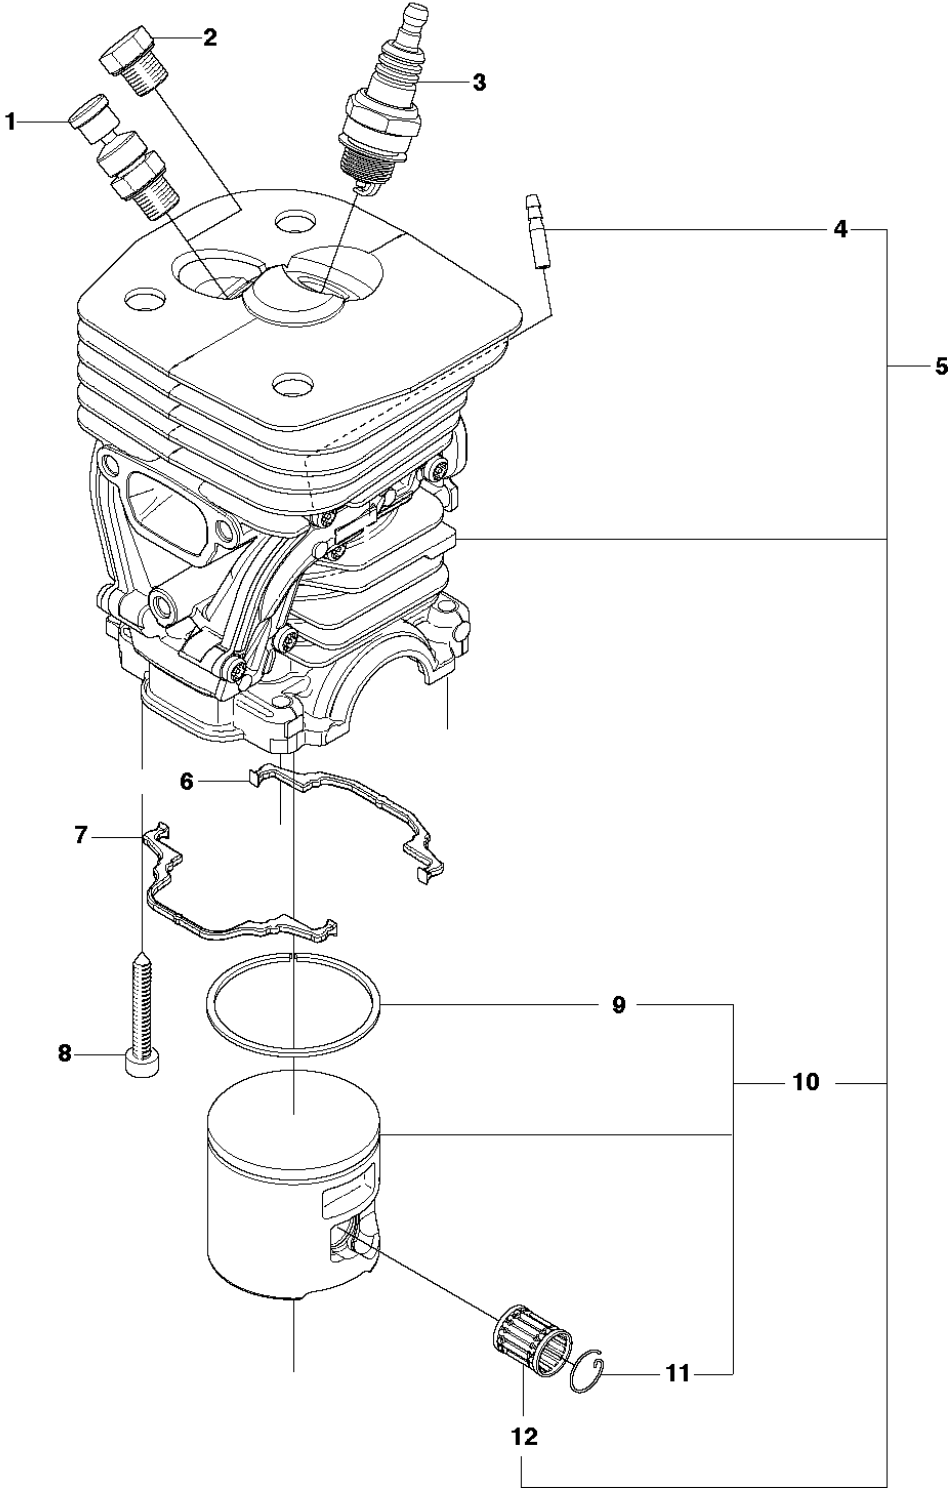

B CS2255
CLUTCH & OIL PUMP

CLUTCH & OIL PUMP

CS2255

Ref	Part No	Description	Remark	QTY	KIT
1	537 11 05-03	CLUTCH ASSY		1	
2	537 35 91-01	CLUTCH SPRING		2	1
3	503 25 52-01	NEEDLE BEARING		1	4
4	537 29 17-02	CLUTCH DRUM ASSY	".325"x7 SPUR"	1	
4	537 29 16-04	CLUTCH DRUM ASSY	"3/8"x7 SPUR"	1	
5	537 25 26-01	PUMP PINION		1	
6	544 18 01-04	OIL PUMP ASSY		1	
7	537 06 93-02	PUMP PISTON		1	6
8	537 26 15-01	OIL PRESSURE HOSE		1	
9	503 23 00-60	WASHER		1	6
10	503 89 16-01	SPRING		1	6
11	503 21 74-16	SCREW IHCT		1	
12	503 23 00-60	WASHER		1	6
13	503 89 15-01	SPRING		1	6
14	585 51 40-01	OIL HOSE		1	
15	721 11 64-30	GROOVED PIN		1	6
16	537 02 71-01	ADJUSTER		1	6
17	510 04 43-01	OIL SCREEN		1	

J CS2255
CRANKSHAFT

CRANKSHAFT

CS2255

Ref	Part No	Description	Remark	QTY	KIT
1	537 31 40-02	CRANKSHAFT ASSY		1	
2	503 26 19-01	SEALING		1	1
3	503 25 16-02	BALL BEARING		1	1
4	501 86 18-01	NEEDLE BEARING		1	1
5	503 25 16-02	BALL BEARING		1	1
6	503 26 19-01	SEALING		1	1

H CS2255
CYLINDER PISTON

CYLINDER PISTON

CS2255

Ref	Part No	Description	Remark	QTY	KIT
1	585 23 63-01	DECOMPRESSION VALVE		1	
2	503 55 22-01	PLUG		1	
3	577 48 40-01	SPARK PLUG	HQT-1	1	
4	503 42 43-01	IMPULSE NIPPLE		4	5
5	537 32 04-02	CYLINDER ASSY		1	
6	537 24 58-01	GASKET		1	
7	537 24 57-01	GASKET		1	
8	503 20 05-27	SCREW IHSCM		4	
9	503 28 90-50	PISTON RING		2	10, 5
10	537 29 30-04	PISTON ASSY		1	5
11	737 43 12-00	SNAP RING		2	10, 5
12	501 86 18-01	NEEDLE BEARING		1	5