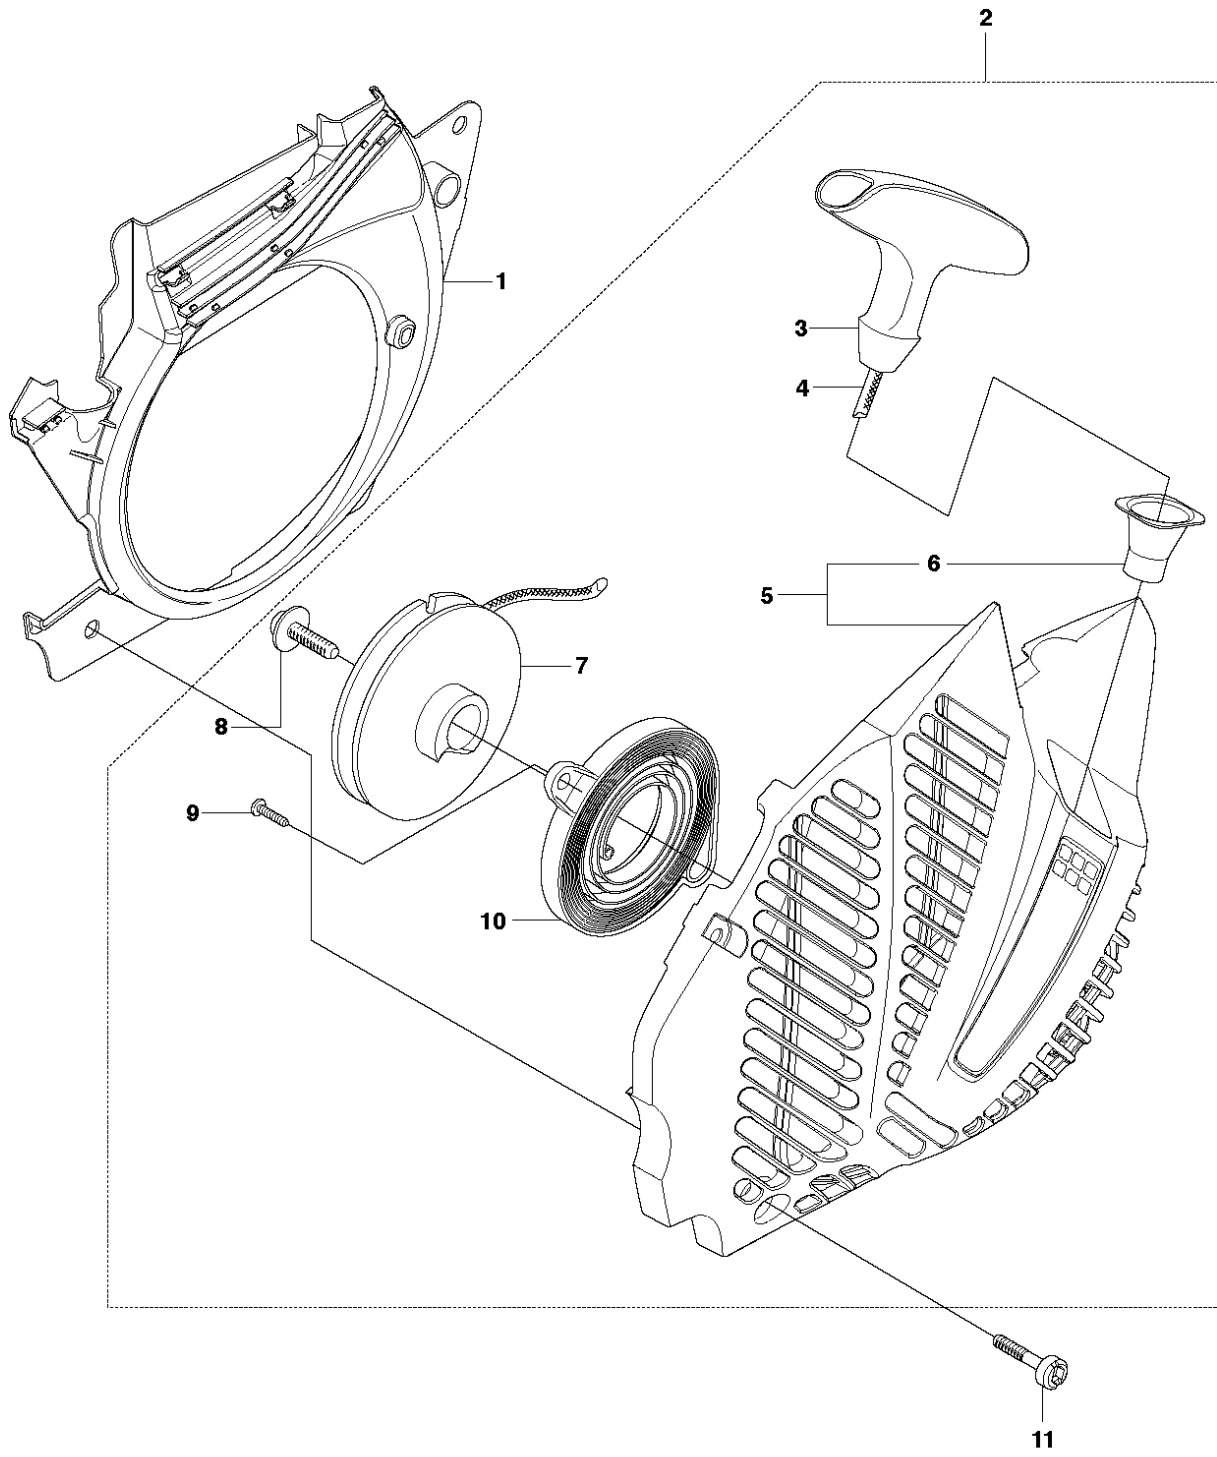

D CS2255
STARTER

STARTER

CS2255

Ref	Part No	Description	Remark	QTY	KIT
1	537 26 09-01	AIR CONDUCTOR		1	
2	501 98 74-01	STARTER ASSY		1	
3	544 37 65-01	STARTER HANDLE		1	2
4	505 30 51-25	STARTER CORD		1	2
5	501 98 67-02	STARTER HOUSING		1	2
6	537 28 32-01	REINFORCEMENT SLEEVE		1	2
7	537 09 25-01	STARTER PULLEY		4	2
8	503 21 77-16	SCREW IHSCT		1	2
9	503 21 28-10	SCREW CCRPANT		2	2
10	537 24 17-01	SPRING CASSETTE ASSY		1	2
11	503 21 73-21	SCREW		4	
12	544 09 48-01	DECAL		1	2
13	544 09 48-02	DECAL		1