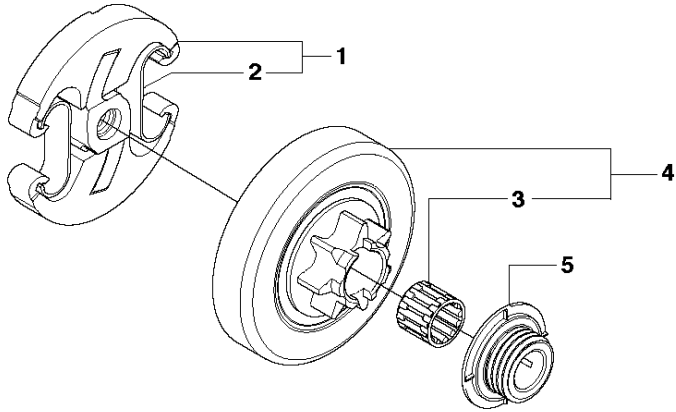

B CS2255
CLUTCH & OIL PUMP

CLUTCH & OIL PUMP

CS2255

Ref	Part No	Description	Remark	QTY	KIT
1	537 11 05-03	CLUTCH ASSY		1	
2	537 35 91-01	CLUTCH SPRING		2	1
3	503 25 52-01	NEEDLE BEARING		1	4
4	537 29 17-02	CLUTCH DRUM ASSY	".325"x7 SPUR"	1	
4	537 29 16-04	CLUTCH DRUM ASSY	"3/8"x7 SPUR"	1	
5	537 25 26-01	PUMP PINION		1	
6	544 18 01-04	OIL PUMP ASSY		1	
7	537 06 93-02	PUMP PISTON		1	6
8	537 26 15-01	OIL PRESSURE HOSE		1	
9	503 23 00-60	WASHER		1	6
10	503 89 16-01	SPRING		1	6
11	503 21 74-16	SCREW IHCT		1	
12	503 23 00-60	WASHER		1	6
13	503 89 15-01	SPRING		1	6
14	585 51 40-01	OIL HOSE		1	
15	721 11 64-30	GROOVED PIN		1	6
16	537 02 71-01	ADJUSTER		1	6
17	510 04 43-01	OIL SCREEN		1