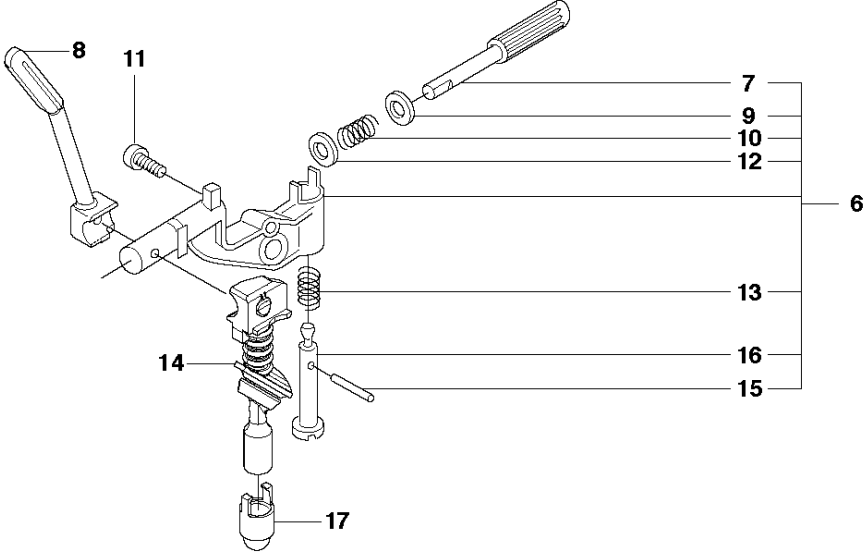

B CS2255
CLUTCH & OIL PUMP

CLUTCH & OIL PUMP

CS2255

Ref	Part No	Description	Remark	QTY	KIT
1	537 11 05-03	CLUTCH ASSY		1	
2	537 35 91-01	CLUTCH SPRING		2	1
3	503 25 52-01	NEEDLE BEARING		1	4
4	537 29 17-02	CLUTCH DRUM ASSY	".325"x7 SPUR"	1	
4	537 29 16-04	CLUTCH DRUM ASSY	"3/8"x7 SPUR"	1	
5	537 25 26-01	PUMP PINION		1	
6	544 18 01-04	OIL PUMP ASSY		1	
7	537 06 93-02	PUMP PISTON		1	6
8	537 26 15-01	OIL PRESSURE HOSE		1	
9	503 23 00-60	WASHER		1	6
10	503 89 16-01	SPRING		1	6
11	503 21 74-16	SCREW IHCT		1	
12	503 23 00-60	WASHER		1	6
13	503 89 15-01	SPRING		1	6
14	585 51 40-01	OIL HOSE		1	
15	721 11 64-30	GROOVED PIN		1	6
16	537 02 71-01	ADJUSTER		1	6
17	510 04 43-01	OIL SCREEN		1