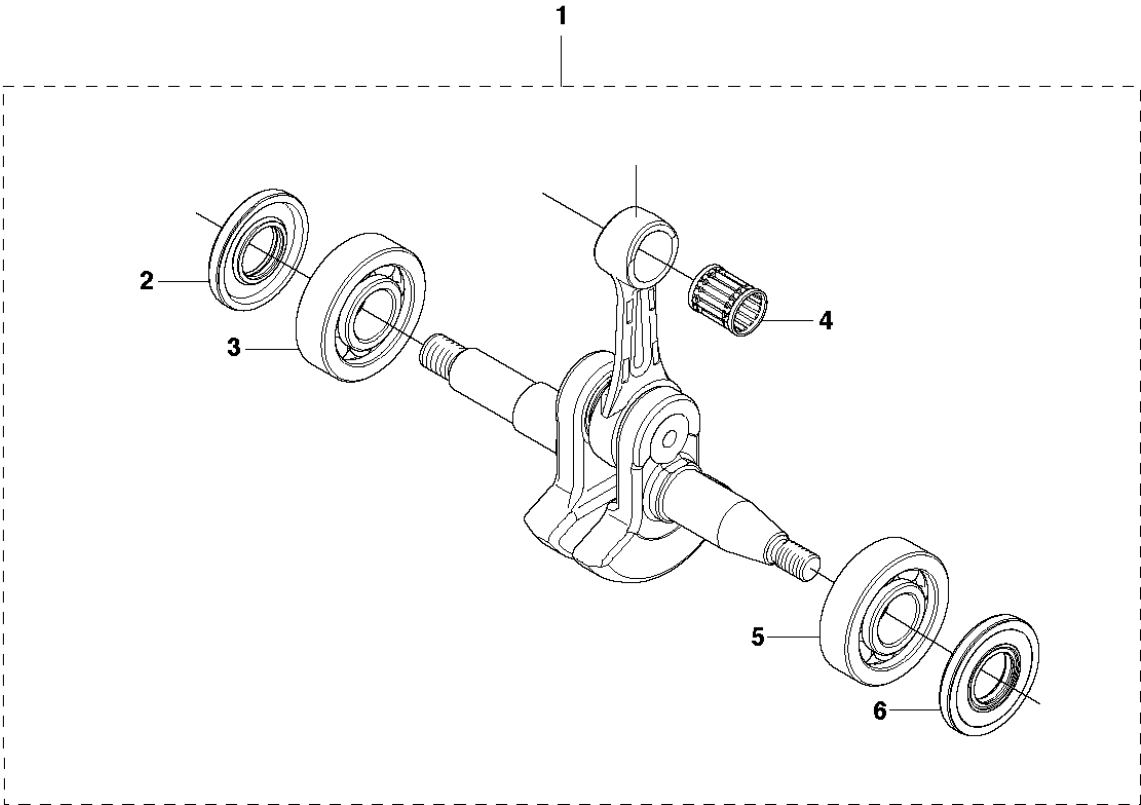

J CS2255
CRANKSHAFT

CRANKSHAFT

CS2255

Ref	Part No	Description	Remark	QTY	KIT
1	537 31 40-02	CRANKSHAFT ASSY		1	
2	503 26 19-01	SEALING		1	1
3	503 25 16-02	BALL BEARING		1	1
4	501 86 18-01	NEEDLE BEARING		1	1
5	503 25 16-02	BALL BEARING		1	1
6	503 26 19-01	SEALING		1	1