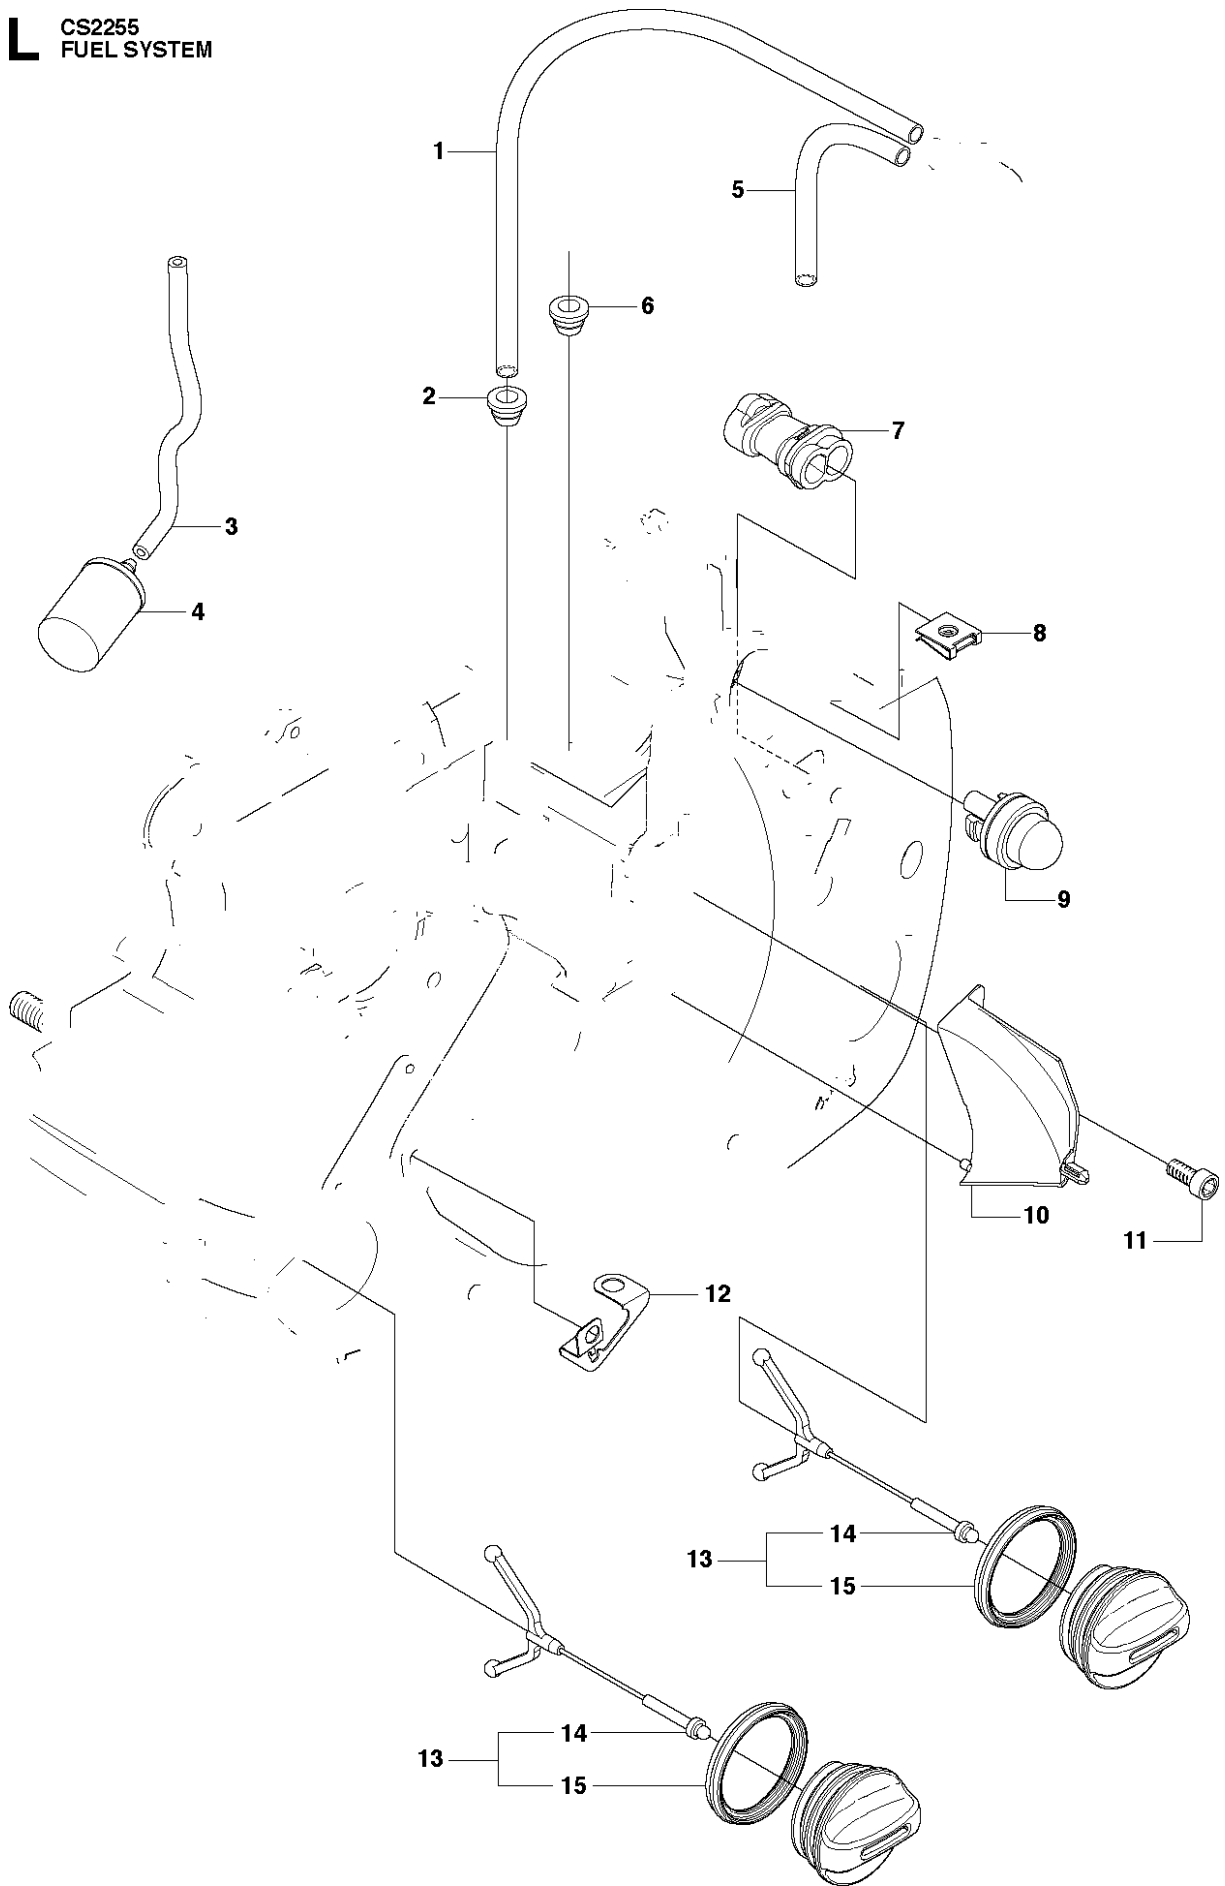

L CS2255
FUEL SYSTEM

FUEL SYSTEM

CS2255

Ref	Part No	Description	Remark	QTY	KIT
1	537 04 24-08	FUEL HOSE		1	
2	503 73 58-01	BUSHING		1	
3	581 75 62-02	FUEL HOSE		1	
4	503 44 32-01	FILTER		1	
5	537 04 24-02	FUEL HOSE		1	
6	503 73 58-01	BUSHING		1	
7	544 07 14-01	GUIDE SLEEVE		1	
8	503 22 69-02	NUT		3	
9	503 93 66-01	PURGE		1	
10	537 31 79-01	AIR NOZZLE		1	
11	503 21 74-12	SCREW IHSCT		1	
12	537 27 80-01	GROUND PLATE		1	
13	544 11 12-02	TANK CAP ASSY		1	
14	503 57 89-01	HOLDER		1	13
15	537 21 50-01	SEALING		1	13