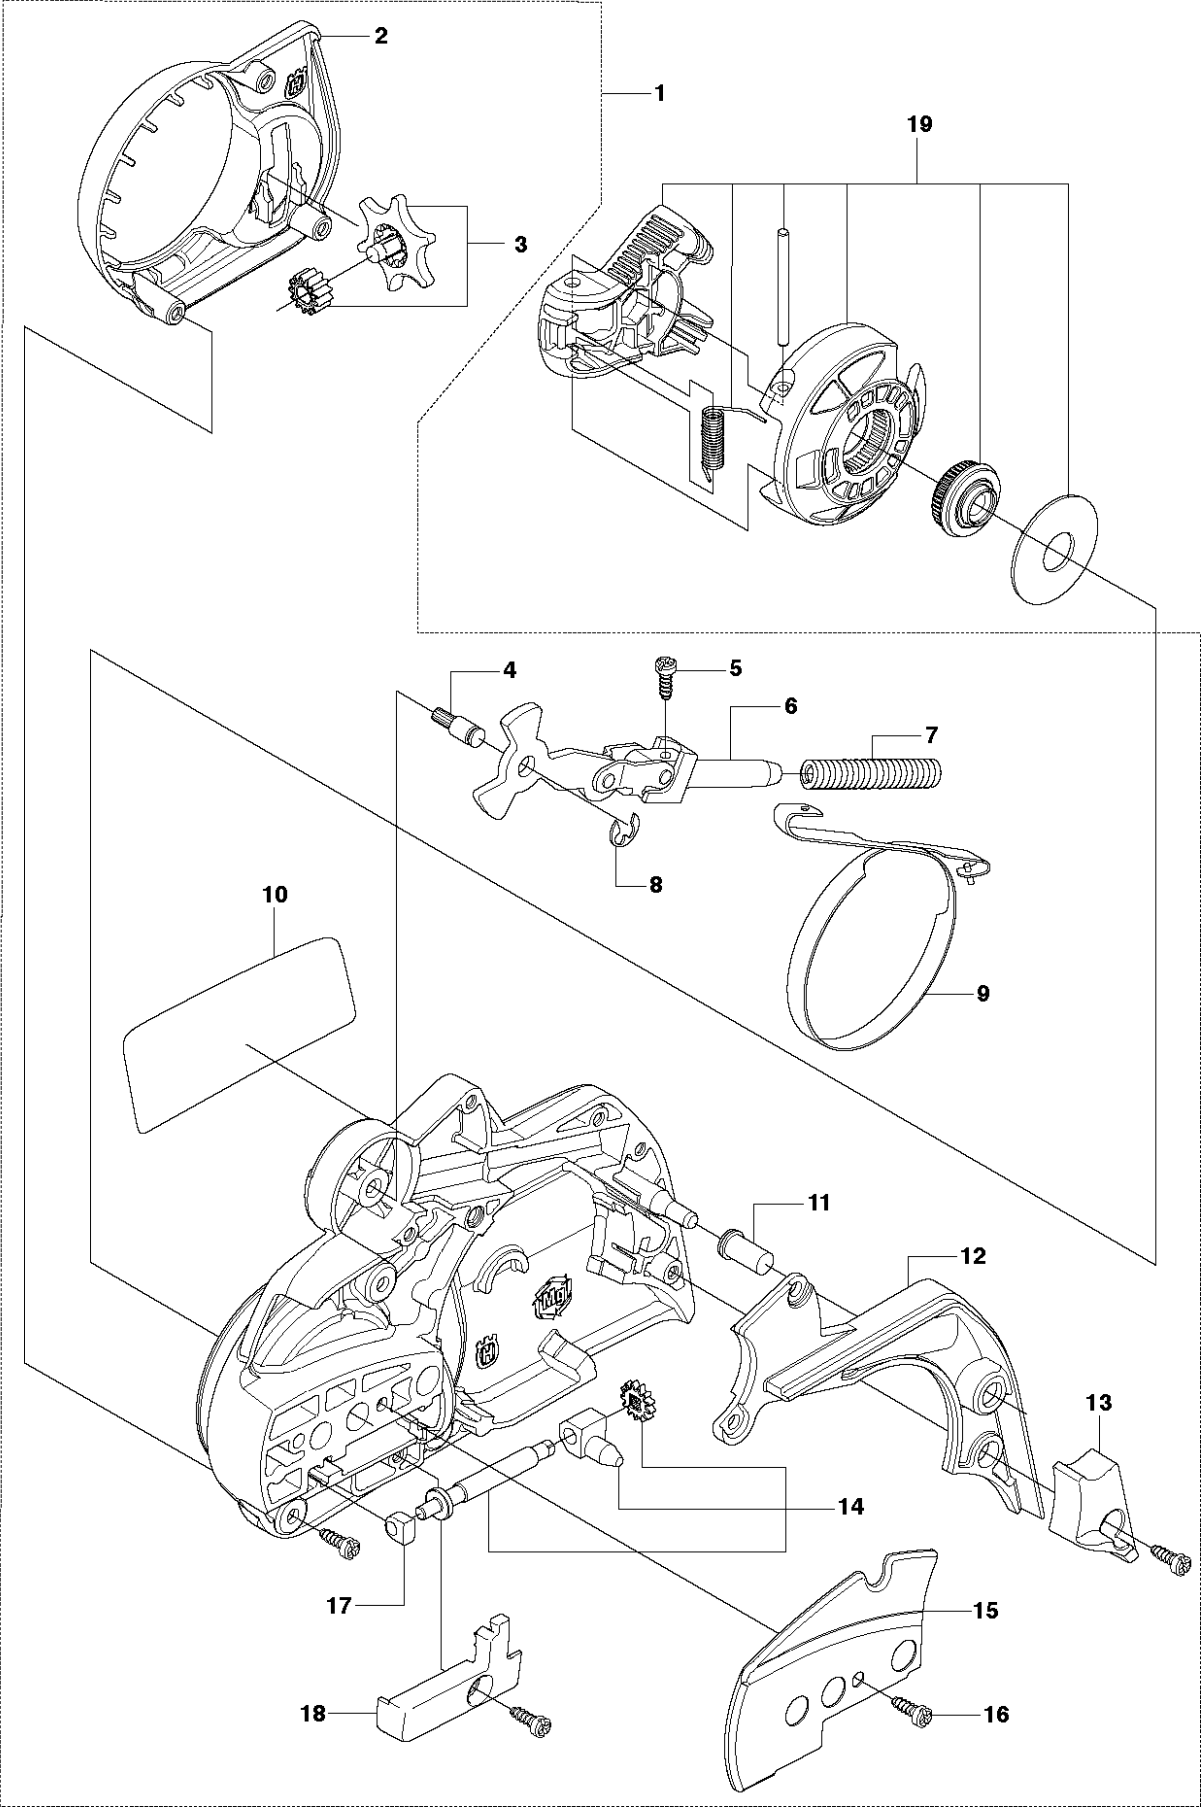

A1 CS2255
CLUTCH COVER

CLUTCH COVER

CS2255

Ref	Part No	Description	Remark	QTY	KIT
1	544 21 72-02	CLUTCH COVER ASSY		1	
2	537 39 26-02	HEAT PROTECTOR		1	1
3	537 34 72-02	CHAIN TENSIONER		1	1
4	503 89 29-01	PIN KNEE-JOINT		1	1
5	503 21 70-10	SCREW CCRPANT		1	1
6	503 89 08-02	KNEE JOINT ASSY		1	1
7	503 46 59-01	BRAKE SPRING		1	1
8	735 31 08-20	E-CLIP		1	1
9	537 04 30-01	BRAKE BAND ASSY		1	1
10	544 35 75-02	LABEL		1	1
11	503 85 52-01	GUIDE BUSHING		1	1
12	544 08 29-01	COVER LID		1	1
13	544 08 30-01	WEAR PROTECTION		1	1
14	537 39 29-01	SCREW		1	1
15	544 25 05-01	WEAR PLATE		1	1
16	503 21 70-10	SCREW CCRPANT		9	1
17	525 35 43-01	BEARING SLEEVE		1	1
18	504 54 28-01	COVER LID		1	1
19	537 34 78-02	KNOB		1