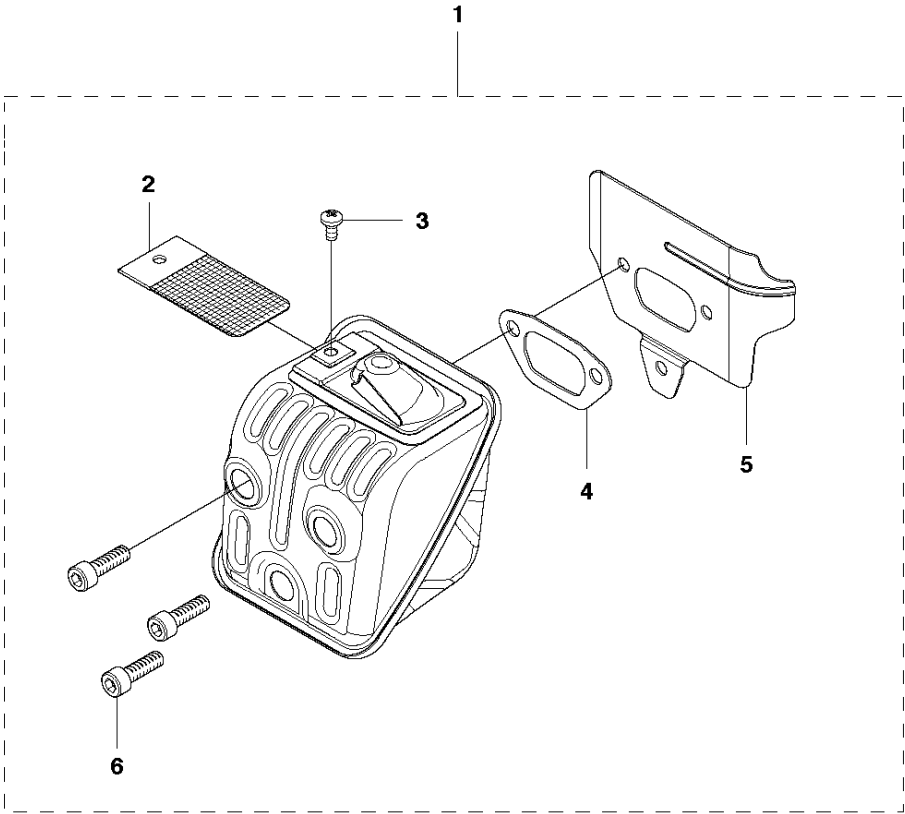

F CS2255
MUFFLER

MUFFLER

CS2255

Ref	Part No	Description	Remark	QTY	KIT
1	575 74 30-02	MUFFLER KIT		1	
2	544 11 68-02	SPARK ARRESTER SCREEN		1	1
3	724 12 87-59	SCREW CRPANM		1	
4	537 28 77-01	GASKET		1	
5	577 22 33-01	HEAT DEFLECTOR		1	
6	725 53 70-55	SCREW IHSCM		3	1