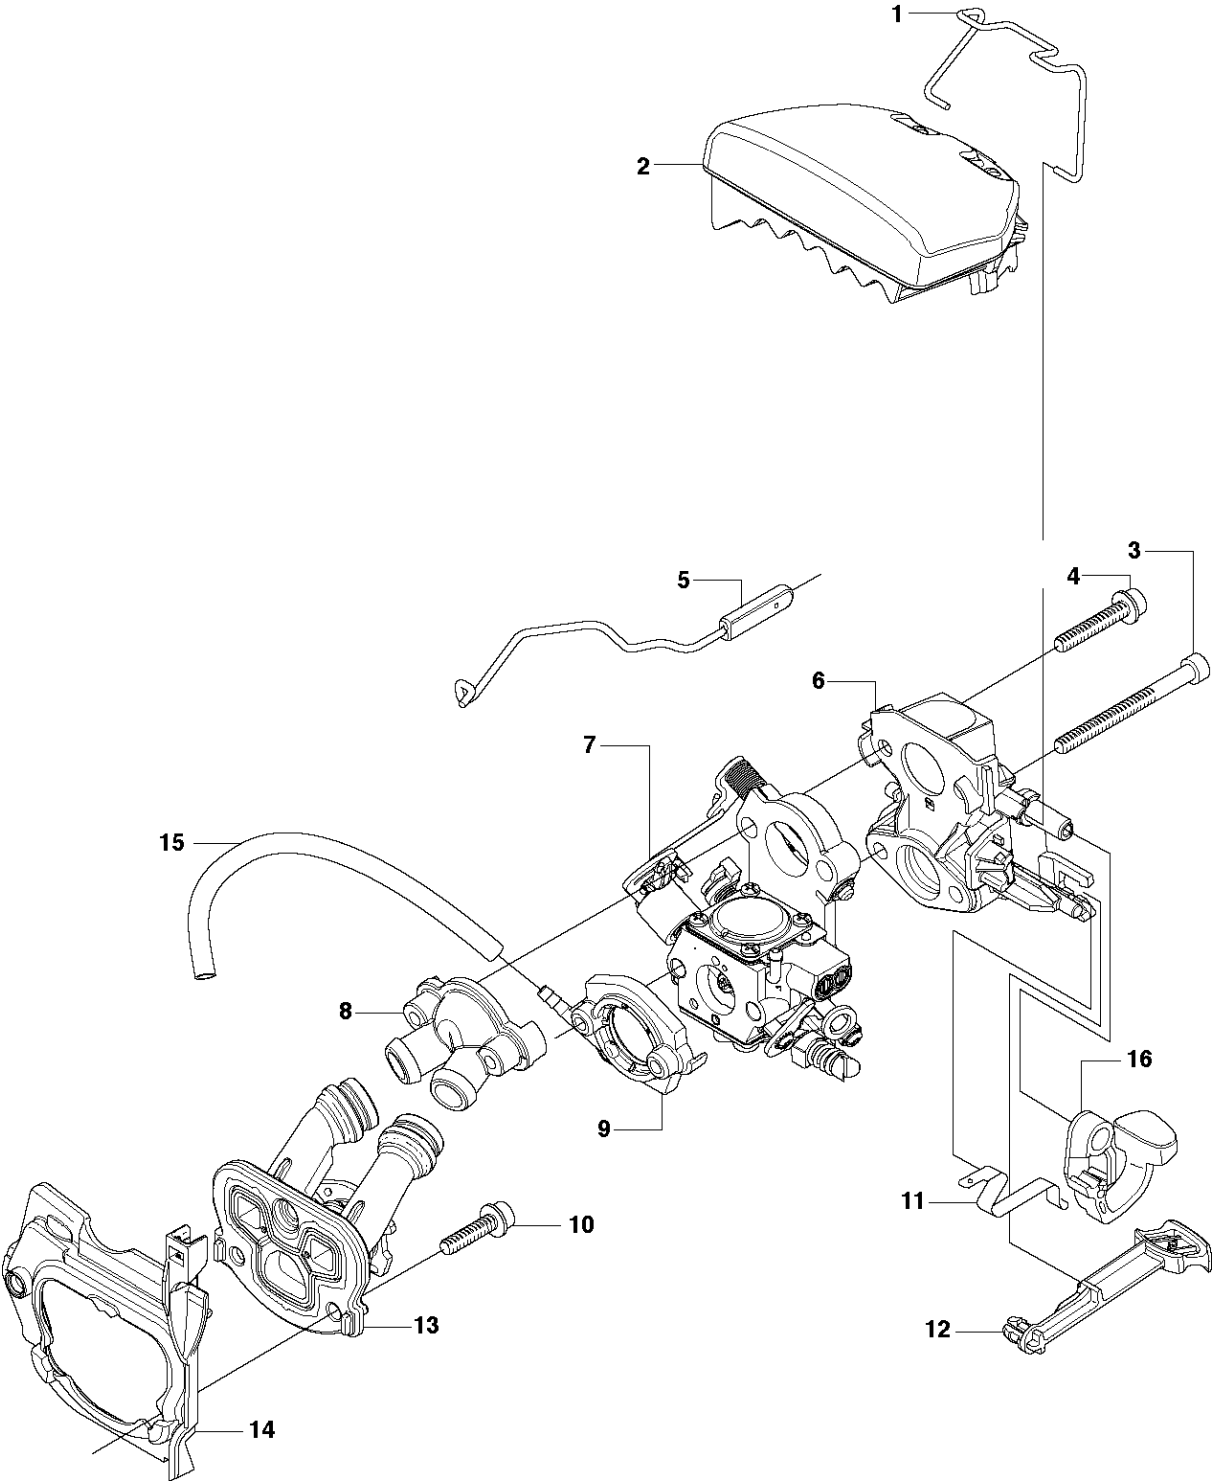

CARBURETOR & AIR FILTER

CS2255

Ref	Part No	Description	Remark	QTY KIT
1	537 30 49-01	CLAMP		1
2	537 25 57-01	AIR FILTER ASSY	μ80	1
2	537 25 57-02	AIR FILTER ASSY	μ44	1
2	537 25 57-03	AIR FILTER ASSY	FELT	1
3	503 21 74-50	SCREW IH SCT		2
4	503 21 55-25	SCREW IH SCT		2
5	537 26 08-02	THROTTLE WIRE ASSY		2
6	537 32 30-01	INLET ELBOW		1
7	544 88 30-01	CARBURETTOR	WALBRO, WTEA-1	1
8	537 24 14-01	FLANGE		2
9	537 24 15-01	FLANGE		1
10	503 20 02-16	SCREW IH SCFM		3
11	503 86 97-02	SHORT CIRCUIT SPRING		1
12	537 25 56-01	CHOKE CONTROL		1
13	537 32 10-02	PIPE ASSY		1
14	537 37 14-01	INSULATION WALL		1
15	503 40 06-10	IMPULSE HOSE		1
16	537 25 55-01	STOP SWITCH		1

B CS2255
CLUTCH & OIL PUMP

CLUTCH & OIL PUMP

CS2255

Ref	Part No	Description	Remark	QTY	KIT
1	537 11 05-03	CLUTCH ASSY		1	
2	537 35 91-01	CLUTCH SPRING		2	1
3	503 25 52-01	NEEDLE BEARING		1	4
4	537 29 17-02	CLUTCH DRUM ASSY	".325"x7 SPUR"	1	
4	537 29 16-04	CLUTCH DRUM ASSY	"3/8"x7 SPUR"	1	
5	537 25 26-01	PUMP PINION		1	
6	544 18 01-04	OIL PUMP ASSY		1	
7	537 06 93-02	PUMP PISTON		1	6
8	537 26 15-01	OIL PRESSURE HOSE		1	
9	503 23 00-60	WASHER		1	6
10	503 89 16-01	SPRING		1	6
11	503 21 74-16	SCREW IHCT		1	
12	503 23 00-60	WASHER		1	6
13	503 89 15-01	SPRING		1	6
14	585 51 40-01	OIL HOSE		1	
15	721 11 64-30	GROOVED PIN		1	6
16	537 02 71-01	ADJUSTER		1	6
17	510 04 43-01	OIL SCREEN		1	