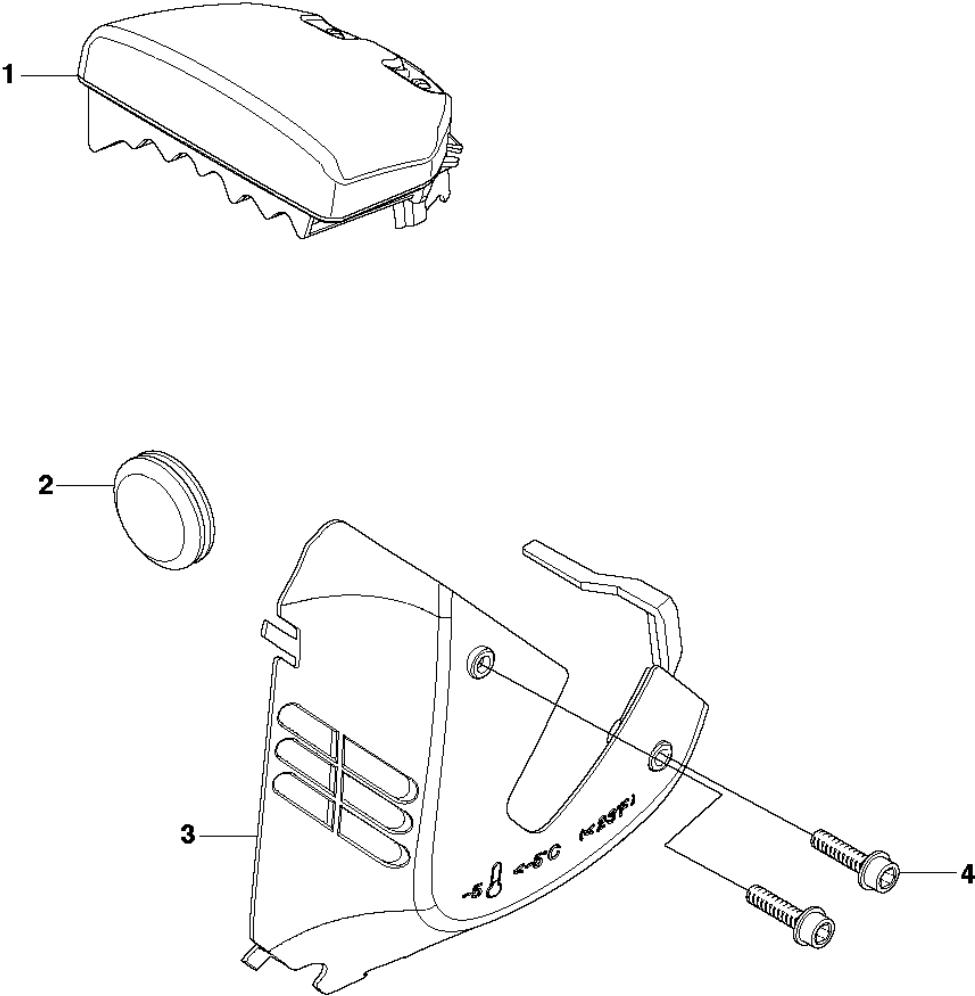

Q CS2255
WINTER KIT

WINTER KIT

CS2255

Ref	Part No	Description	Remark	QTY KIT
3	501 98 73-01	WINTER COVER		1
4	503 21 70-16	SCREW CCRPANT		2
2	503 40 59-01	WINTER PLUG		1
1	537 25 57-01	AIR FILTER ASSY	μ80	1