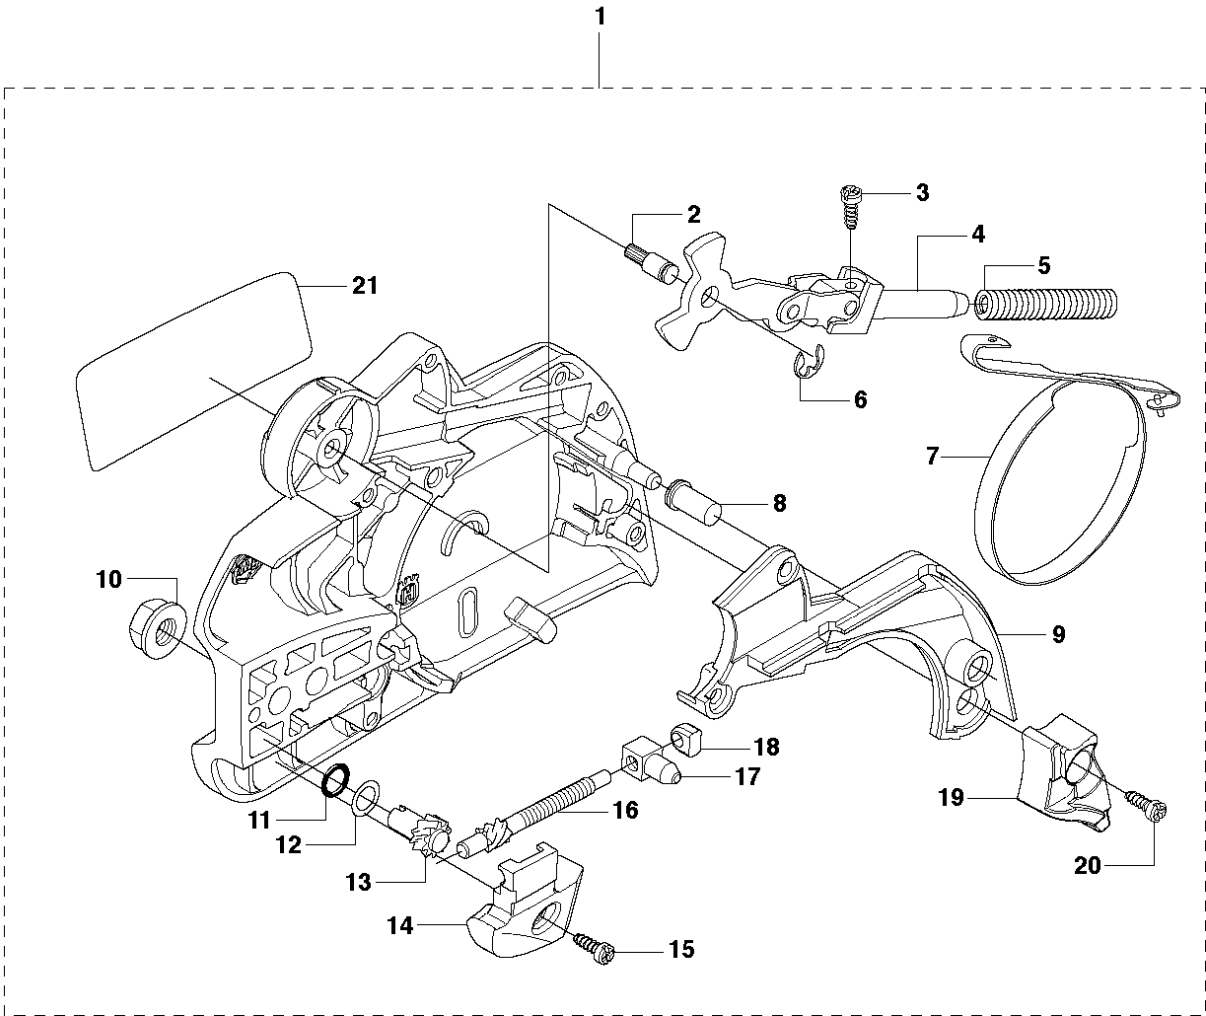

A2 CS2255
CLUTCH COVER

CLUTCH COVER

CS2255

Ref	Part No	Description	Remark	QTY KIT	
1	544 09 79-03	CLUTCH COVER ASSY	CS2255	1	
2	503 89 29-01	PIN KNEE-JOINT		1	1
3	503 21 70-10	SCREW CCRPANT		1	1
4	503 89 08-02	KNEE JOINT ASSY		1	1
5	503 46 59-01	BRAKE SPRING		1	1
6	735 31 08-20	E-CLIP		1	1
7	537 04 30-01	BRAKE BAND ASSY		1	1
8	503 85 52-01	GUIDE BUSHING		1	1
9	544 08 29-01	COVER LID		1	1
10	503 22 00-01	HEXAGON NUT		2	1
11	740 48 07-02	O-RING		1	1
12	503 23 00-63	WASHER		2	1
13	537 07 94-02	WORM WHEEL		1	1
14	540 06 33-01	CHAIN GUIDE		1	1
15	503 21 70-10	SCREW CCRPANT		1	1
16	537 39 70-01	WORM SCREW		1	1
17	537 28 66-01	PAWL		1	1
18	537 01 74-01	BEARING SLEEVE		1	1
19	544 08 30-01	WEAR PROTECTION		1	1
20	503 21 70-10	SCREW CCRPANT		4	1
21	544 37 68-02	LABEL		1	1