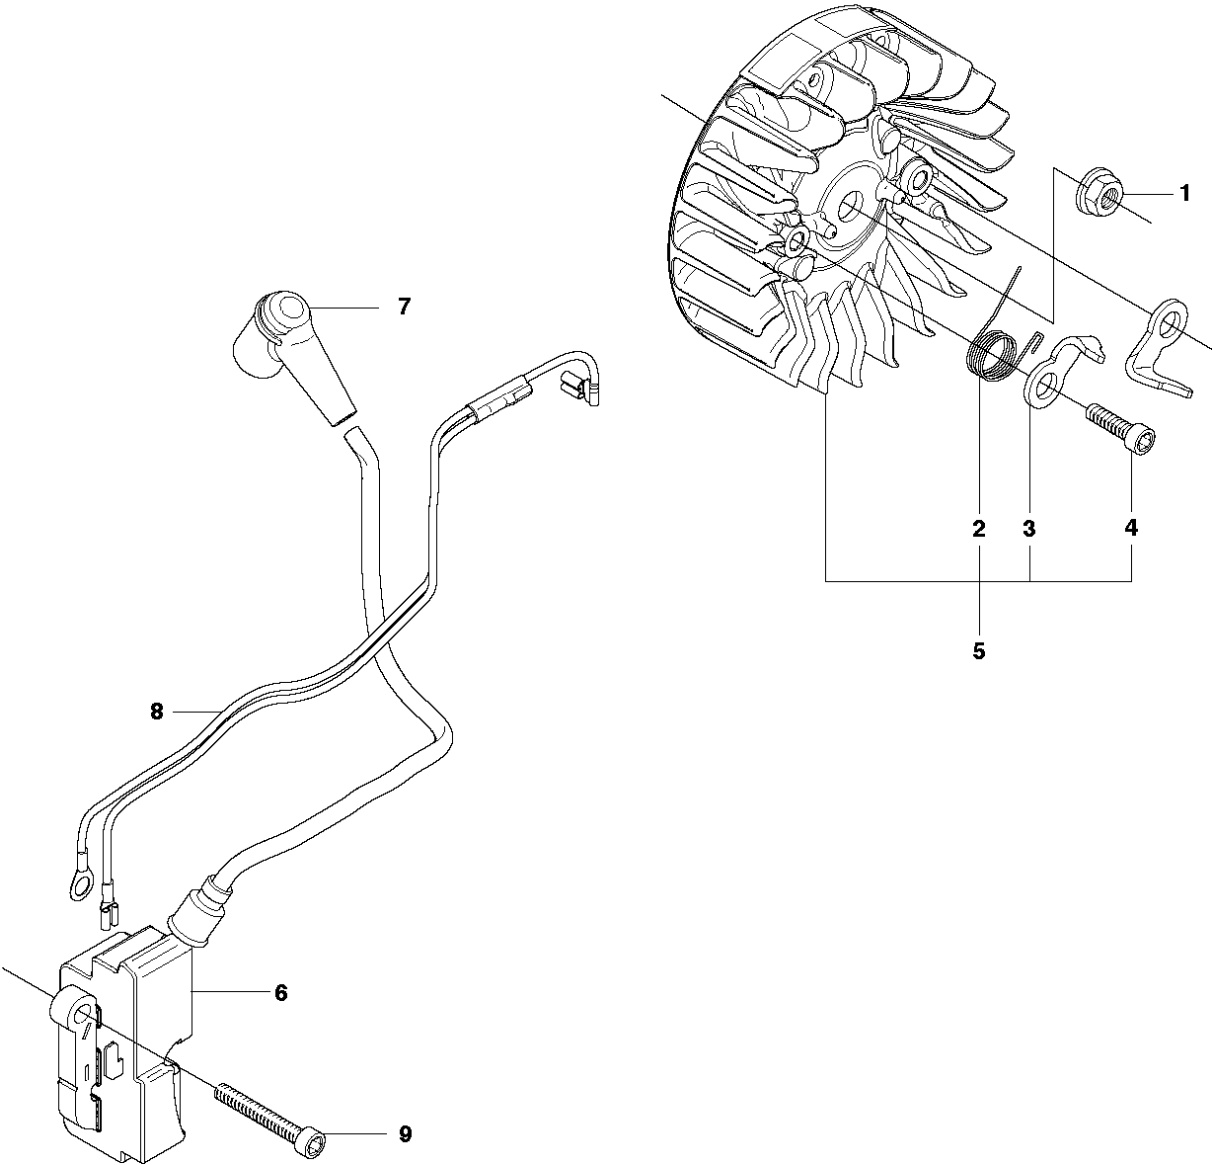

H CS2255
CYLINDER PISTON

CYLINDER PISTON

CS2255

Ref	Part No	Description	Remark	QTY	KIT
1	585 23 63-01	DECOMPRESSION VALVE		1	
2	503 55 22-01	PLUG		1	
3	577 48 40-01	SPARK PLUG	HQT-1	1	
4	503 42 43-01	IMPULSE NIPPLE		4	5
5	537 32 04-02	CYLINDER ASSY		1	
6	537 24 58-01	GASKET		1	
7	537 24 57-01	GASKET		1	
8	503 20 05-27	SCREW IHSCM		4	
9	503 28 90-50	PISTON RING		2	10, 5
10	537 29 30-04	PISTON ASSY		1	5
11	737 43 12-00	SNAP RING		2	10, 5
12	501 86 18-01	NEEDLE BEARING		1	5

E CS2255
ELECTRICAL

ELECTRICAL

CS2255

Ref	Part No	Description	Remark	QTY	KIT
1	503 22 04-01	NUT		1	
2	529 27 11-01	SPRING		2	5
3	537 24 56-01	STARTER PAWL		2	5
4	501 81 99-03	SCREW		2	5
5	537 29 27-01	FLYWHEEL ASSY		1	
6	544 04 70-01	IGNITION MODULE		1	
7	501 48 54-02	SPARK PLUG CAP		1	
8	537 27 27-01	WIRING ASSY		1	
9	503 21 55-25	SCREW IHSCT		2	