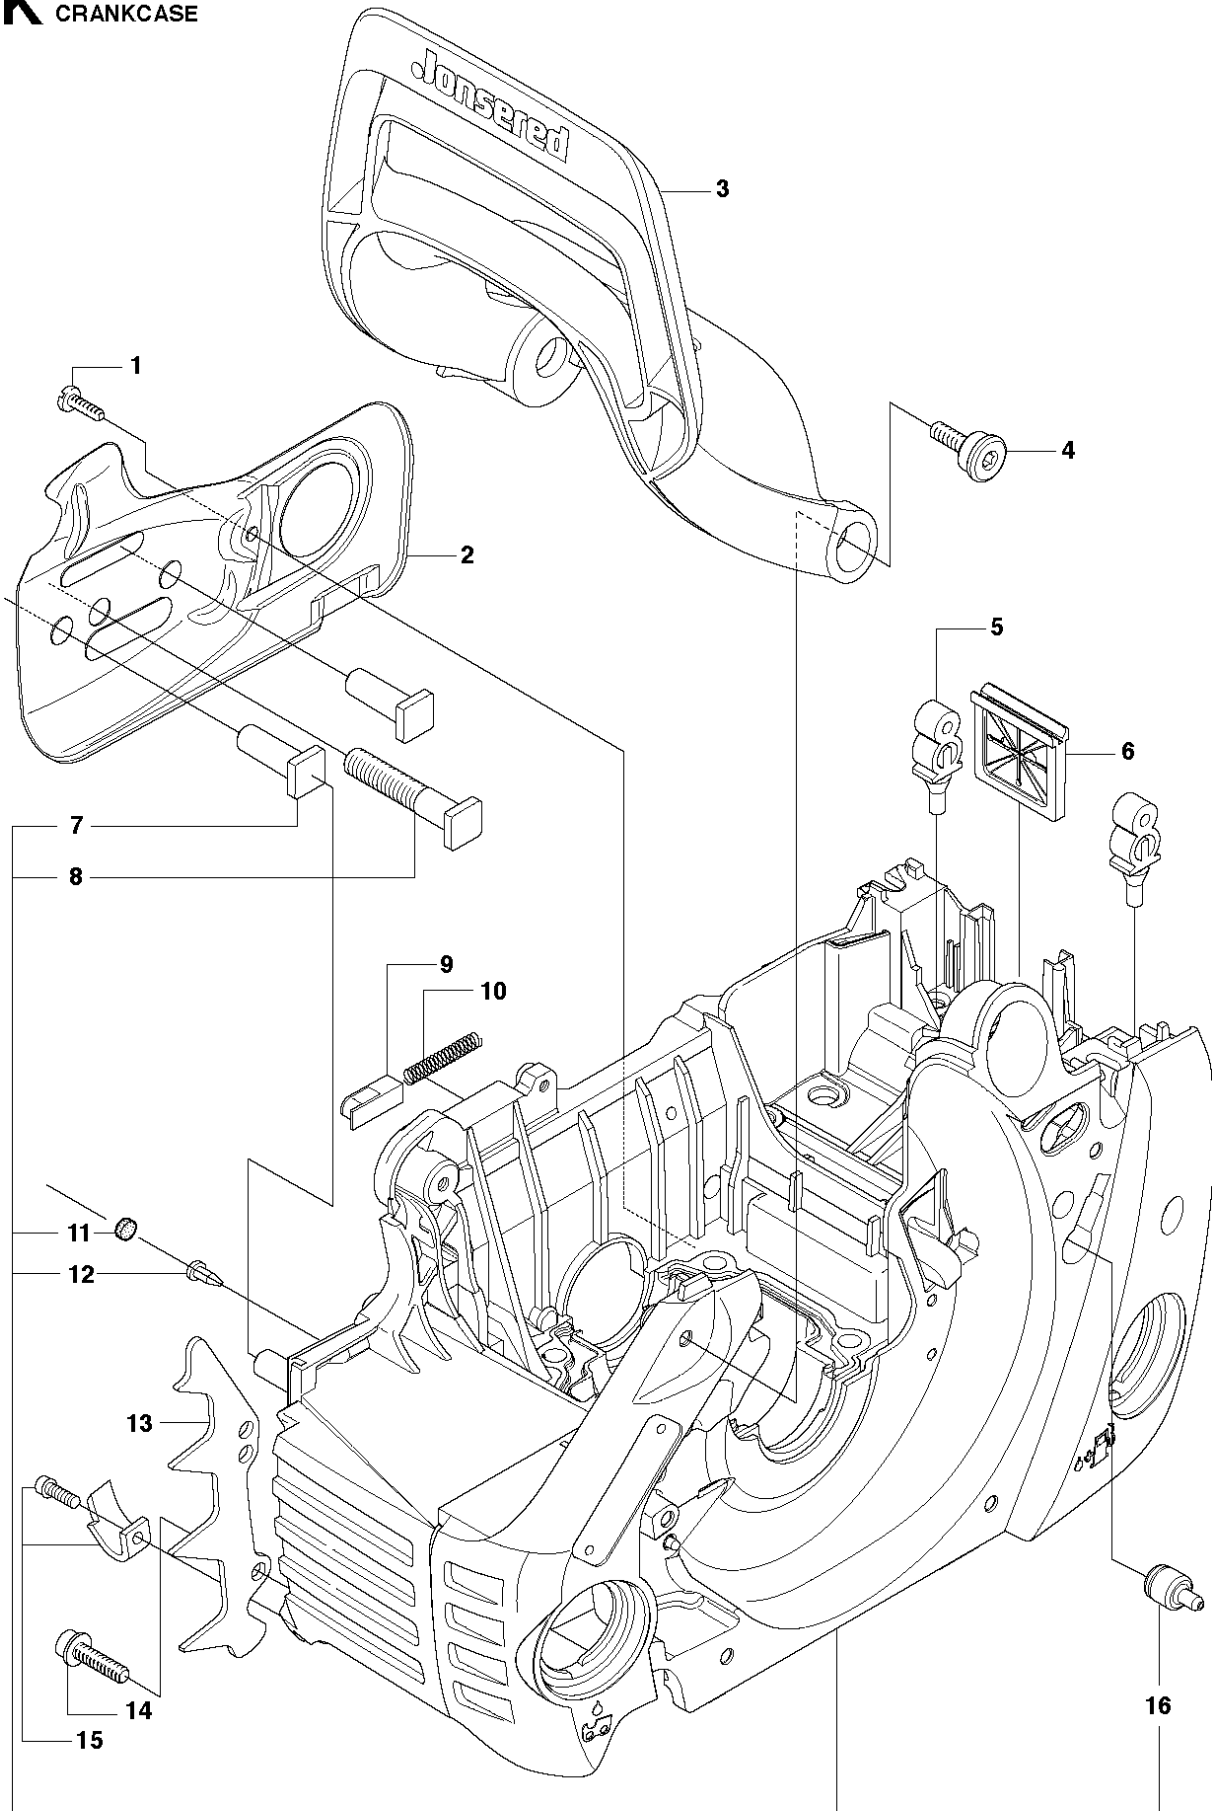

B CS2255
CLUTCH & OIL PUMP

CLUTCH & OIL PUMP

CS2255

Ref	Part No	Description	Remark	QTY	KIT
1	537 11 05-03	CLUTCH ASSY		1	
2	537 35 91-01	CLUTCH SPRING		2	1
3	503 25 52-01	NEEDLE BEARING		1	4
4	537 29 17-02	CLUTCH DRUM ASSY	".325"x7 SPUR"	1	
4	537 29 16-04	CLUTCH DRUM ASSY	"3/8"x7 SPUR"	1	
5	537 25 26-01	PUMP PINION		1	
6	544 18 01-04	OIL PUMP ASSY		1	
7	537 06 93-02	PUMP PISTON		1	6
8	537 26 15-01	OIL PRESSURE HOSE		1	
9	503 23 00-60	WASHER		1	6
10	503 89 16-01	SPRING		1	6
11	503 21 74-16	SCREW IHCT		1	
12	503 23 00-60	WASHER		1	6
13	503 89 15-01	SPRING		1	6
14	585 51 40-01	OIL HOSE		1	
15	721 11 64-30	GROOVED PIN		1	6
16	537 02 71-01	ADJUSTER		1	6
17	510 04 43-01	OIL SCREEN		1	

C CS2255
COVER

COVER

CS2255

Ref	Part No	Description	Remark	QTY	KIT
1	501 98 68-01	CYLINDER COVER		1	
2	503 20 34-76	SCREW CCRPANMO		3	1
3	503 98 74-01	LABEL		1	1

K CS2255
CRANKCASE

CRANKCASE

CS2255

Ref	Part No	Description	Remark	QTY	KIT
1	503 21 70-10	SCREW CCRPANT		1	
2	537 27 13-02	CHAIN GUIDE PLATE		1	
3	501 98 69-01	HAND GUARD		1	
4	537 29 65-01	SCREW		2	
5	503 86 93-01	CARBURETTOR		2	
6	537 26 04-01	BELLOWS		1	
7	537 33 46-02	BAR BOLT		2	17
8	537 22 78-01	BAR BOLT		1	17
9	503 89 24-01	LOCK		1	
10	503 43 65-01	POSITION SPRING		1	
11	537 40 35-01	FILTER		1	17
12	530 02 61-19	CHECK VALVE		1	17
13	503 97 38-01	SPIKE		1	
14	503 21 68-72	SCREW IHSCT		2	
15	503 91 06-71	KIT		1	
16	537 35 95-01	TANK VENT ASSY		1	17
17	510 06 59-06	CRANKCASE		1	